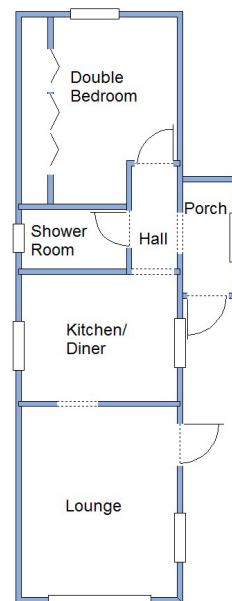

Popular Residential Park—1 Dog Considered

This drawing has been prepared for diagrammatic purpose only. Not to scale.

1 Bedroom Park Home approx 34' x 10'

Accommodation & approximate room dimensions:

- Entrance Porch & Hall
- Kitchen: approx 9'5" x 8'1". Range of wall and base units. Cupboard housing Combination 'Worcester' Boiler (untested). Ceramic sink unit. Space for gas cooker. Space for washing machine.
- Lounge: approx 11'7" x 9'5". Door to garden.
- Double Bedroom: approx 11'8" x 9'5" max including large built-in wardrobe.
- Modern Shower Room: Walk-In Shower with thermostatic shower fitted. Wash basin & WC. Chrome heated towel rail. Non-slip sealed flooring.
- Gas Central Heating (system untested)
- PVCu Double-Glazing
- Delightful Secluded Garden. Garden Shed
- Allocated Parking Bay (adjacent to plot)
- Age Restriction 45+ 1 Dog Considered
- No Chain!
- Small family run Residential Park with access to forest walks & near to Ringwood Town.