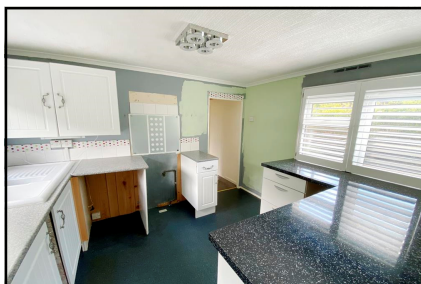

Secluded Plot & Close to Forest

Pitch Fee: approx £189.69 per month
Subject to Annual Review
Council Tax Band: 'A'

Tenure: 1983 Mobile Homes Act Agreement

Price £89,950

VIEWING STRICTLY BY APPOINTMENT WITH THE VENDOR'S AGENT Dorset Park Homes 01202 877511

IMPORTANT NOTE: These particulars are believed to be correct but their accuracy is not guaranteed. They do not form part of any contract. Nothing in these particulars shall be deemed to be a statement that the property is in good structural condition or otherwise, nor that any of the services, appliances, equipment or facilities are in good working order or have been tested. Purchasers should satisfy themselves on such matters prior to purchase Ref.W04750

The recommended specialist in Park Home sales
Proprietor: Simon Dixon