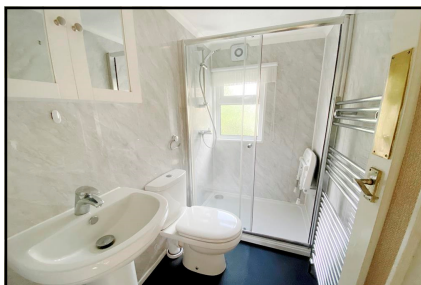

Secluded Plot & Close to Forest

Pitch Fee: approx £189.69 per month
Subject to Annual Review
Council Tax Band: 'A'

Tenure: 1983 Mobile Homes Act Agreement

Price £89,950

VIEWING STRICTLY BY APPOINTMENT WITH THE VENDOR'S AGENT Dorset Park Homes 01202 877511

IMPORTANT NOTE: These particulars are believed to be correct but their accuracy is not guaranteed. They do not form part of any contract. Nothing in these particulars shall be deemed to be a statement that the property is in good structural condition or otherwise, nor that any of the services, appliances, equipment or facilities are in good working order or have been tested. Purchasers should satisfy themselves on such matters prior to purchase Ref.W04750

The recommended specialist in Park Home sales
Proprietor: Simon Dixon