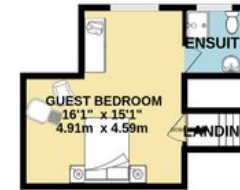

Energy Efficiency Rating		Current	Potential
Very energy efficient - lower running costs			
(92 plus) A			
(81-91) B			
(69-80) C			77
(55-68) D		55	
(39-54) E			
(21-38) F			
(1-20) G			
Not energy efficient - higher running costs			

TOTAL FLOOR AREA : 2193 sq.ft. (203.8 sq.m.) approx.

Made with Metropix ©2024