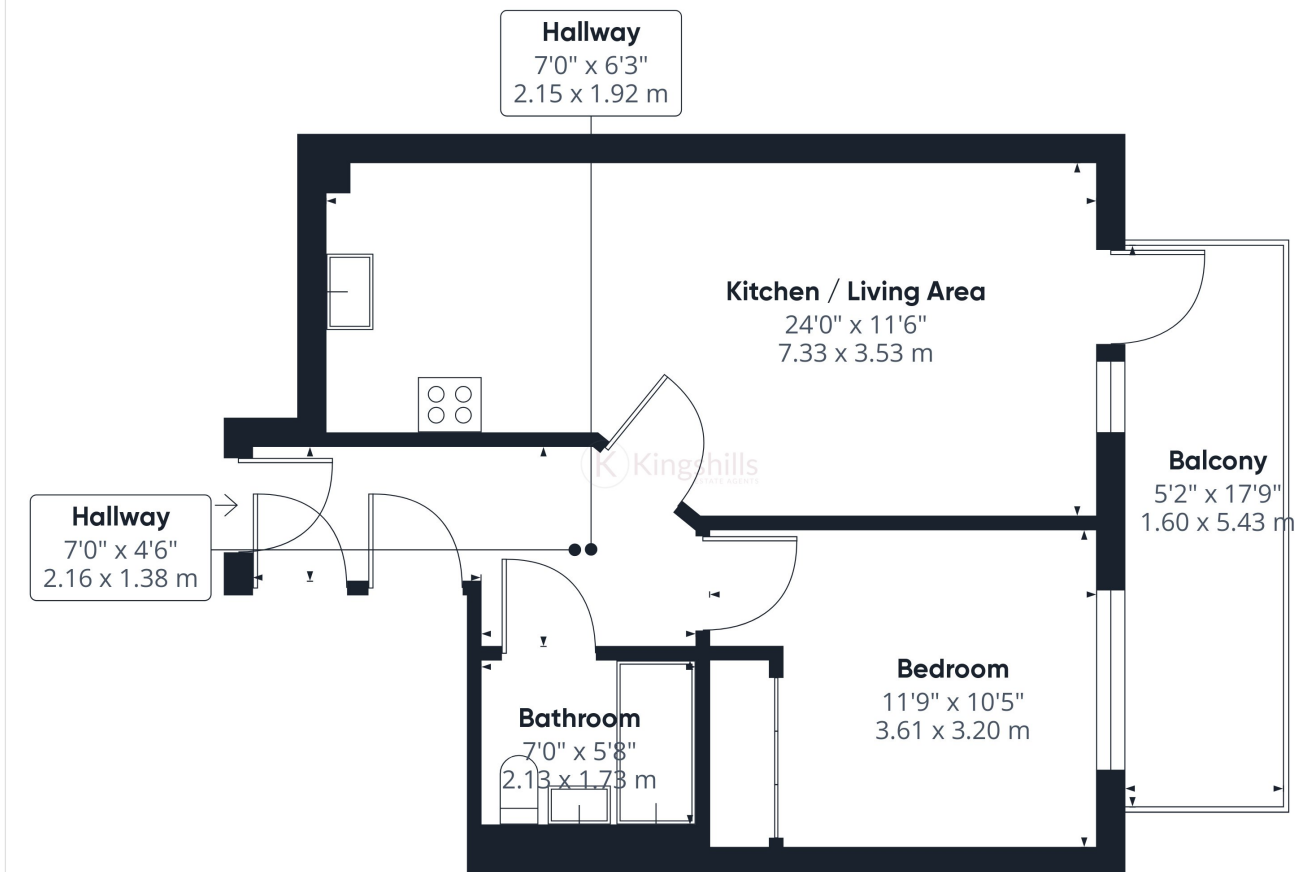

Approximate total area⁰
494.05 ft²
45.9 m²

Excluding balconies and terraces

GIRAFFE360