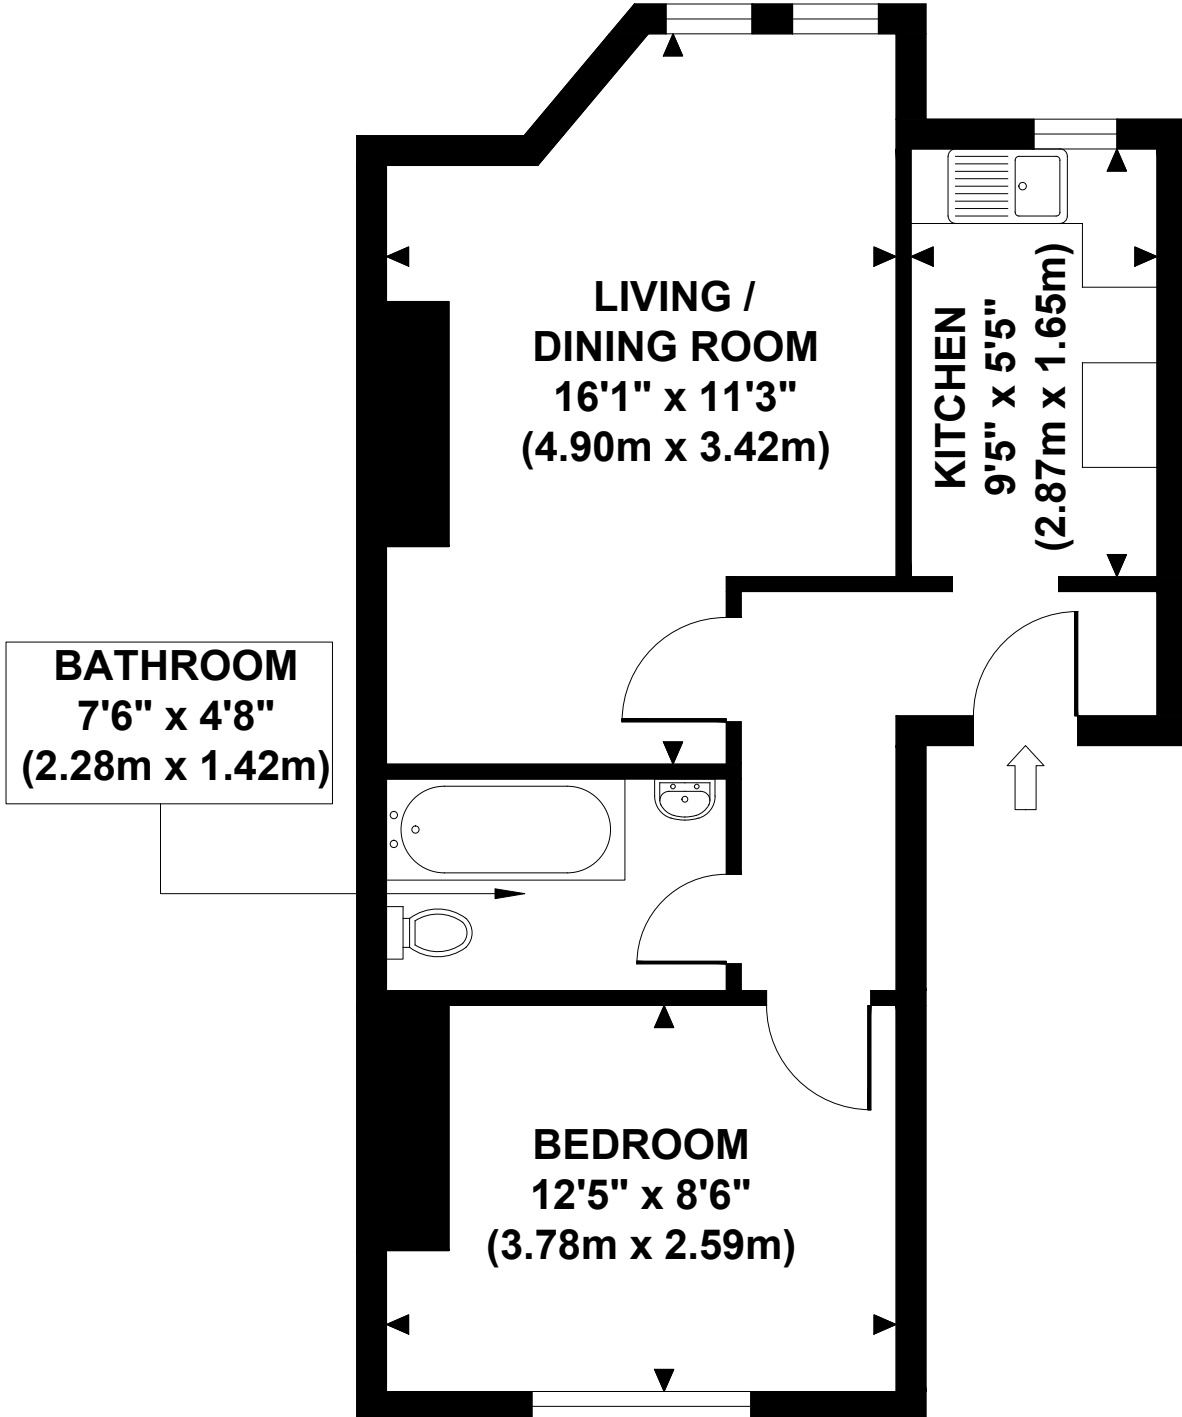

BARRAS LANE

Approximate Gross Internal Area

393.95 sq ft / 36.6 sq m

**GROSS INTERNAL
FLOOR AREA 394 SQ FT**

Although every attempt has been made to ensure accuracy, all measurements are approximate and no responsibility is taken for any error, omission, or mid-statement. This floor plan is for illustrative purposes only and not to scale. Measured in accordance to RICS standards.