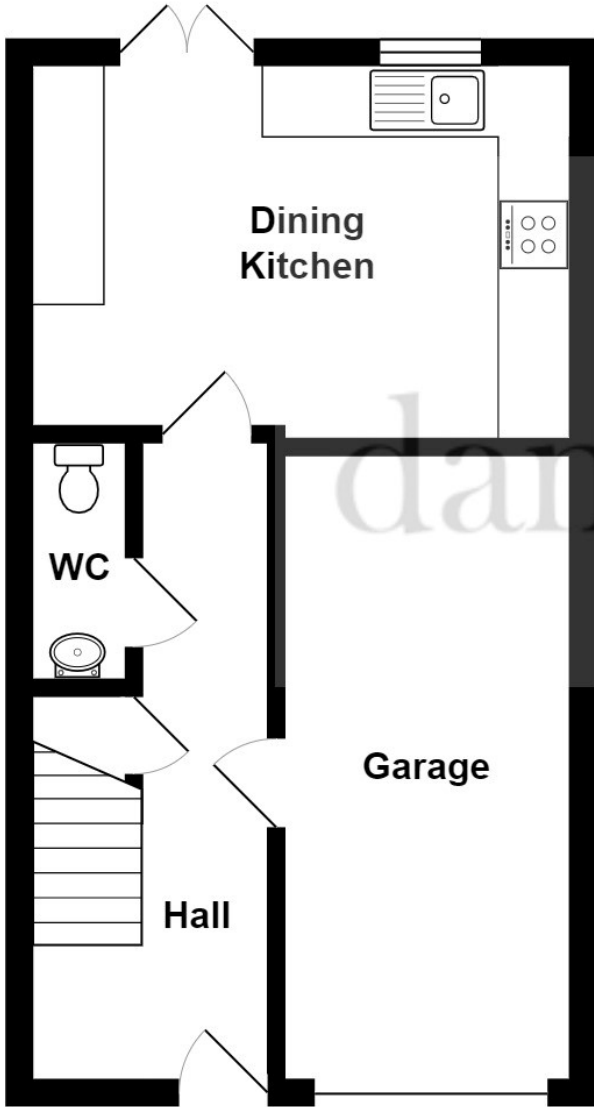

Total Area: 120.2 m²

All contents, positioning & measurements are approximate and for display purposes only
Plan produced by Thorin Creed

Ground Floor

First Floor

Second Floor