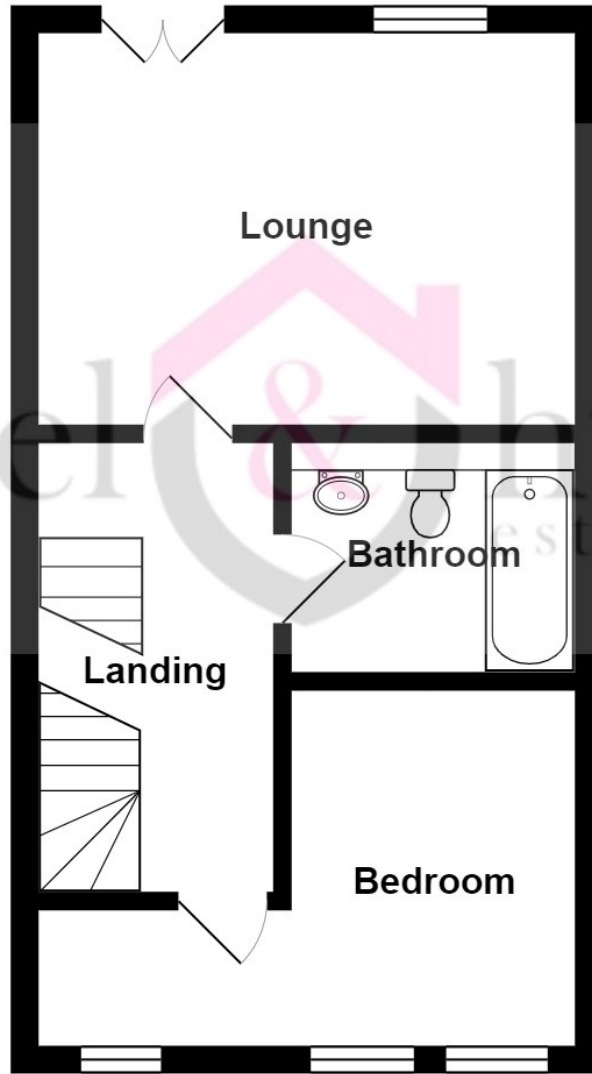

Total Area: 120.2 m²

All contents, positioning & measurements are approximate and for display purposes only
Plan produced by Thorin Creed

Ground Floor

First Floor

Second Floor