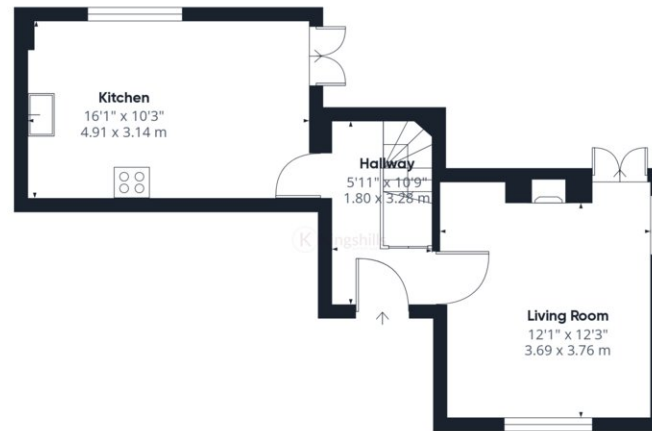

Ground Floor