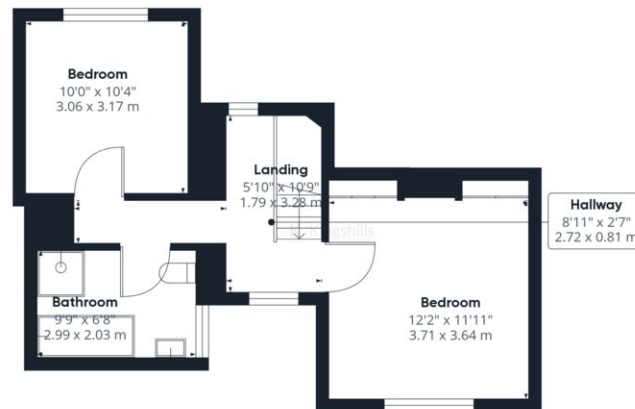

Floor 1

Approximate total area^①
798.07 ft²
74.14 m²

Excluding balconies and terraces

GIRAFFE360