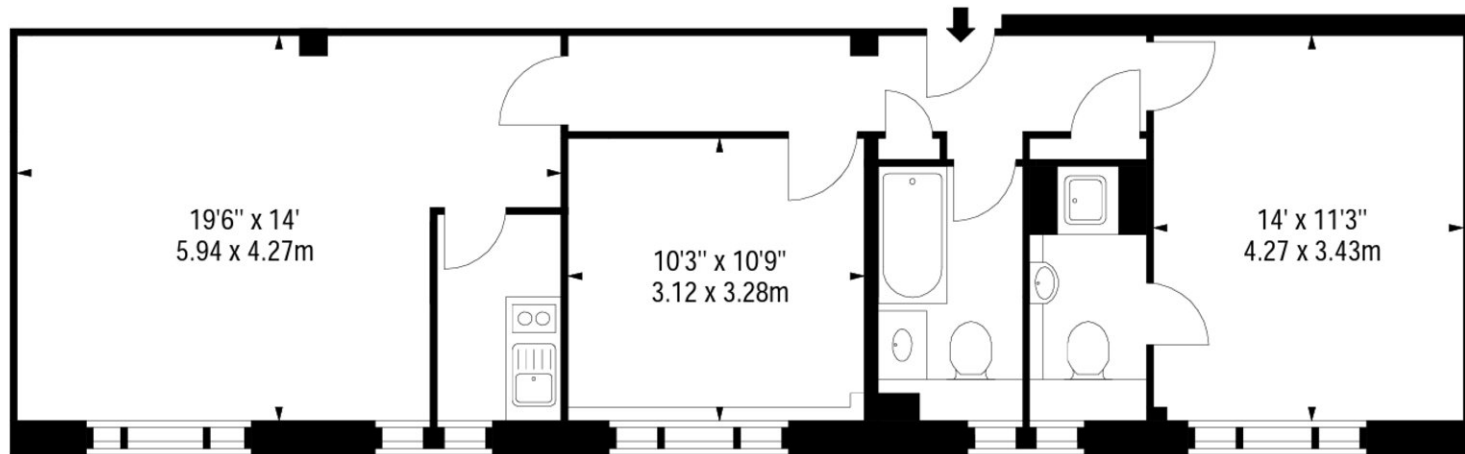

The apartment is set over 735 sq ft. and offers, two spacious double bedrooms, modern fitted bathroom, airy spacious reception room, and a unique kitchenette with further benefits of storage space with access to a private gated communal garden.

APPROX. GROSS INTERNAL AREA \*  
735 Ft<sup>2</sup> - 68.28 M<sup>2</sup>

ILLUSTRATION FOR IDENTIFICATION PURPOSES ONLY. NOT TO SCALE  
\* As Defined by RICS - Code of Measuring Practice

EIGHTH FLOOR