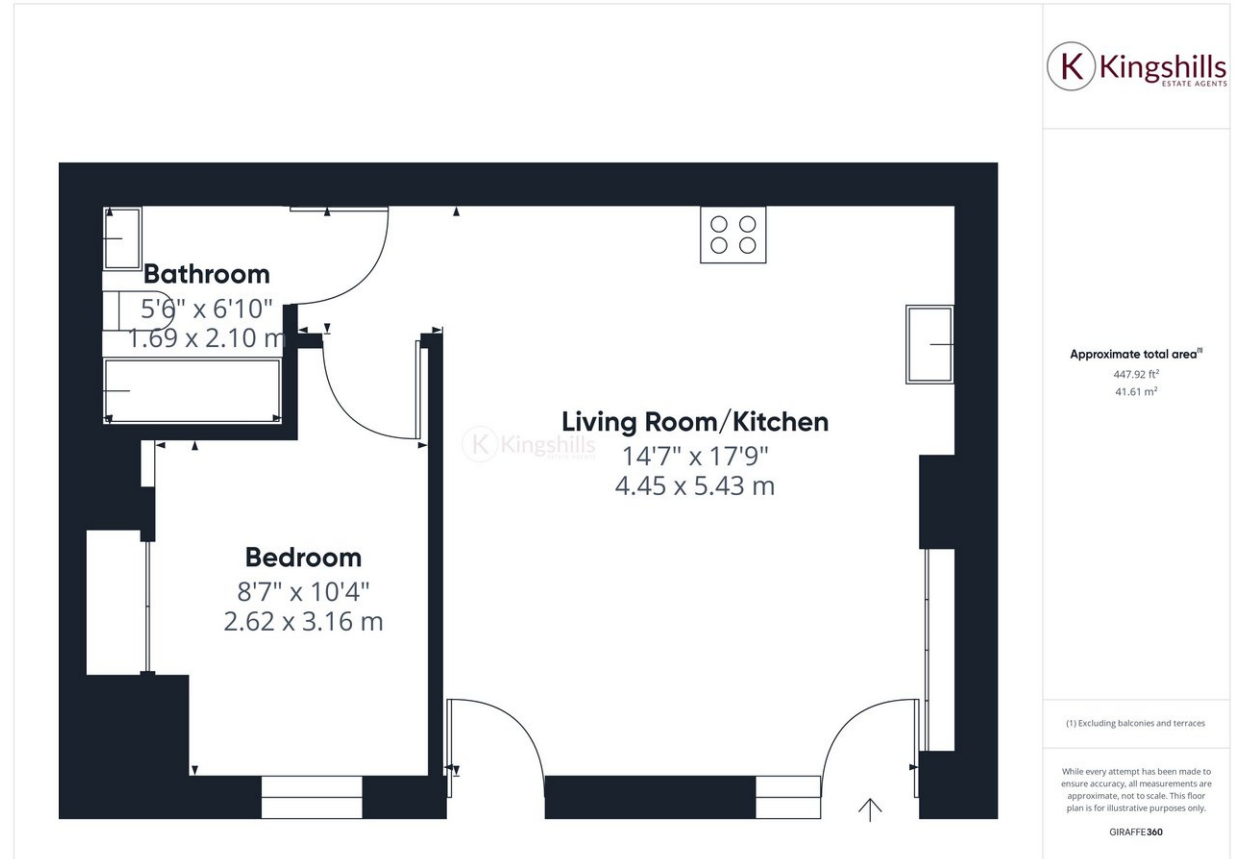

Property Description

A modern one bedroom ground floor apartment with good access to the town centre. The property offers private entrance, open plan living/kitchen area with fitted appliances, one bedroom and modern bathroom with bath and shower. Outside there's a small enclosed private terrace. No allocated parking. Unfurnished and available now

COUNCIL TAX C

EPC RATING D

Kingshills Estate Agents
Comet Studios
Amersham
Buckinghamshire
HP7 0PX

01494 939868
hello@kingshills.co.uk
kingshills.co.uk

Agents Note: Whilst every care has been taken to prepare these particulars, they are for guidance purposes only. All measurements are for general guidance purposes only and whilst every care has been taken to ensure accuracy, they should not be relied upon and potential buyers/tenants are advised to recheck the measurements