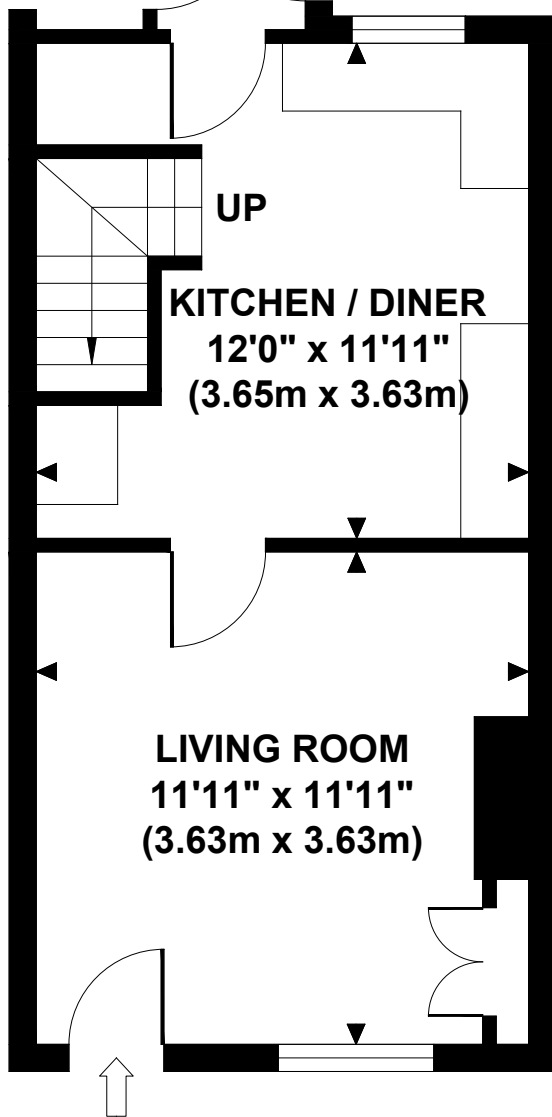

# FRANCIS STREET

Approximate Gross Internal Area 646 sq ft / 60.10 sq m

**GROUND FLOOR**  
**GROSS INTERNAL**  
**FLOOR AREA 358 SQ FT**

**FIRST FLOOR**  
**GROSS INTERNAL**  
**FLOOR AREA 288 SQ FT**

Although every attempt has been made to ensure accuracy, all measurements are approximate and no responsibility is taken for any error, omission, or mid-statement. This floor plan is for illustrative purposes only and not to scale. Measured in accordance to RICS standards.