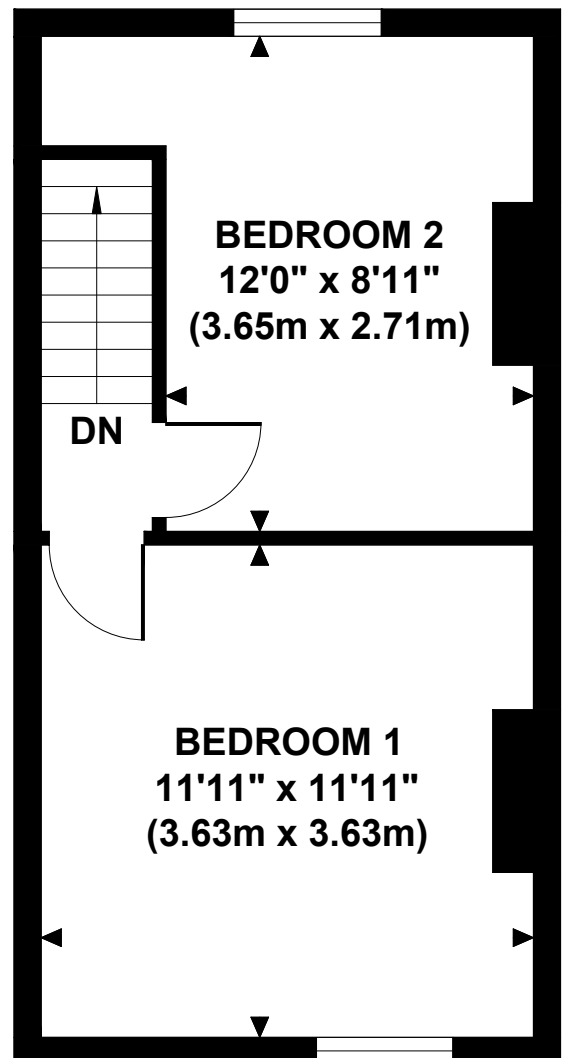

# FRANCIS STREET

Approximate Gross Internal Area 646 sq ft / 60.10 sq m

**GROUND FLOOR**  
**GROSS INTERNAL**  
**FLOOR AREA 358 SQ FT**

**FIRST FLOOR**  
**GROSS INTERNAL**  
**FLOOR AREA 288 SQ FT**

Although every attempt has been made to ensure accuracy, all measurements are approximate and no responsibility is taken for any error, omission, or mid-statement. This floor plan is for illustrative purposes only and not to scale. Measured in accordance to RICS standards.