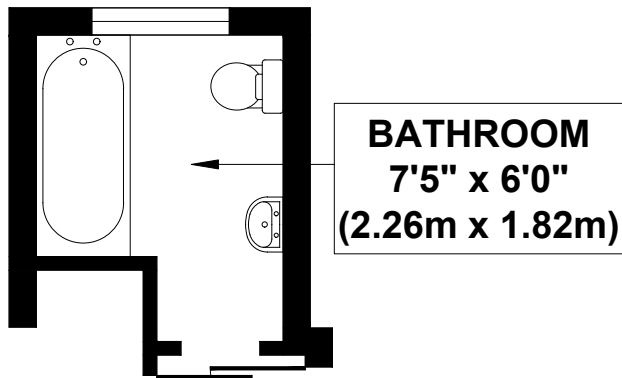

# FRANCIS STREET

Approximate Gross Internal Area 646 sq ft / 60.10 sq m

**GROUND FLOOR**  
**GROSS INTERNAL**  
**FLOOR AREA 358 SQ FT**

**FIRST FLOOR**  
**GROSS INTERNAL**  
**FLOOR AREA 288 SQ FT**

Although every attempt has been made to ensure accuracy, all measurements are approximate and no responsibility is taken for any error, omission, or mid-statement. This floor plan is for illustrative purposes only and not to scale. Measured in accordance to RICS standards.