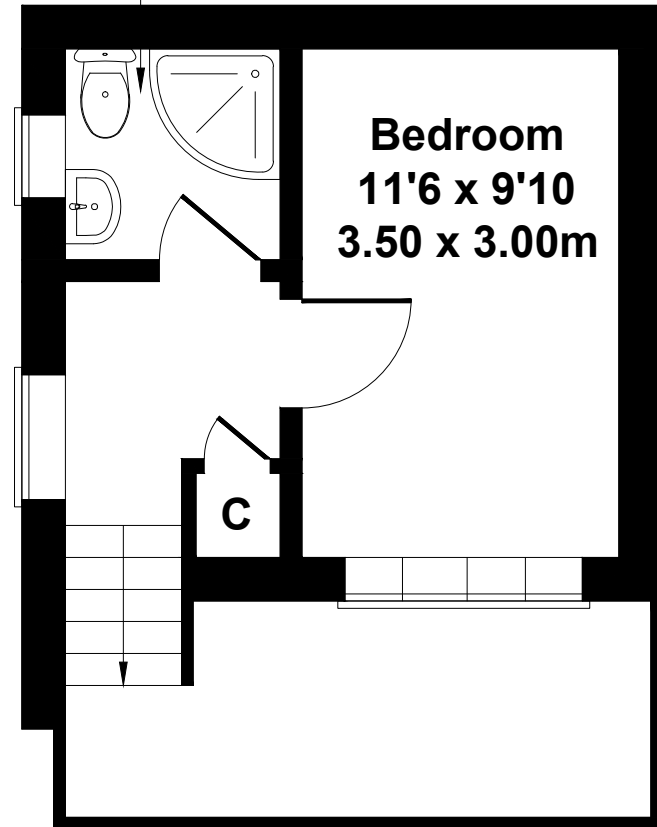

79 Somerset way, Wem

Approximate Gross Internal Area
377 sq ft - 35 sq m

GROUND FLOOR

Shower Room

FIRST FLOOR

Not to Scale. Produced by The Plan Portal 2024
For Illustrative Purposes Only.