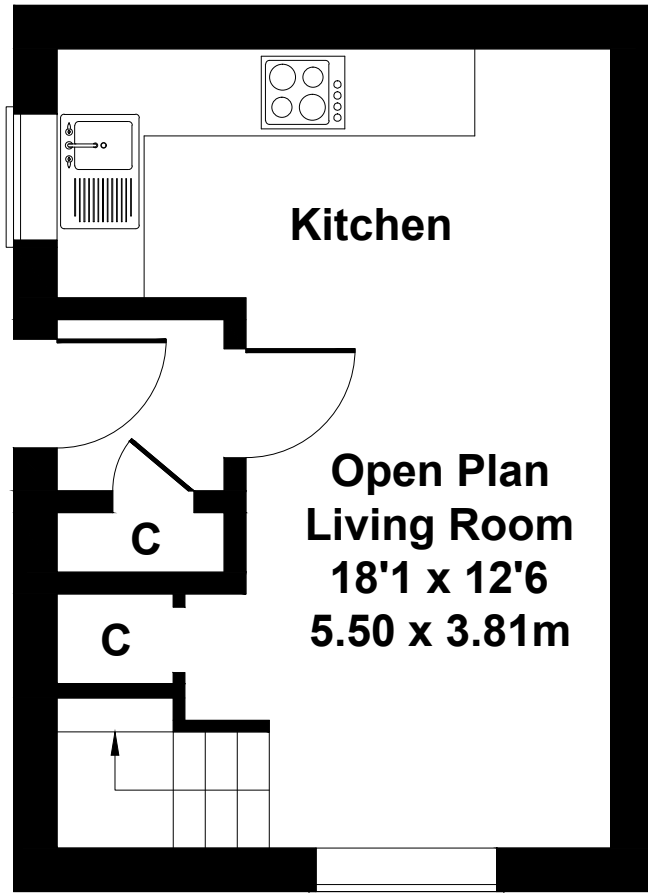

79 Somerset way, Wem

Approximate Gross Internal Area
377 sq ft - 35 sq m

GROUND FLOOR

Shower Room

FIRST FLOOR

Not to Scale. Produced by The Plan Portal 2024
For Illustrative Purposes Only.